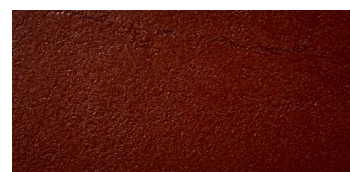

CONCORD*

BUCKWHEAT*

BEIGE*

BALI

IRONSIDE*

WHEAT

DUNE

SKYBLUE

RICOCHET*

SANDSTONE*

HESSIAN

PHANTOM

CHARCOAL*

SADDLE

CORK

PULSE

GUNMETAL*

BIRCH

FARRENHEIT

ANTHRACITE*

***COLOURS COME IN PREMIXED BAG, COLOURS NOT MARKED COME WITH BASE AND LIQUID COLOUR PACK**

Due to the printing process, colours may vary from actual colour