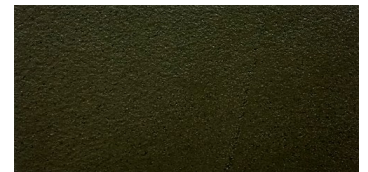

Decorative Overlay

January 2018

Permacolour Decorative Overlay system is applied over existing concrete floors, drives, patios and footpaths. With unlimited colours, designs and textures, an array of finishes can be achieved to create beautification, architectural accenting and surface protection. It is an affordable, heavy duty alternative to other decorative finishes and produces an extremely durable and flexible surface with high tensile strength.

SILVERSAND*

BLUE GUM*

CHATEAU*

EVERGLADE

MISTY GREY*

PEARL (BONE)*

PAVLOVA*

EVERGREEN

CONCORD*

BUCKWHEAT*

BEIGE*

BALI

IRONSIDE*

WHEAT

DUNE

SKYBLUE