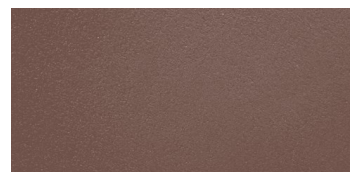

SILVERSAND*

BLUE GUM*

CHATEAU*

EVERGLADE

MISTY GREY*

PEARL (BONE)*

PAVLOVA*

EVERGREEN

CONCORD*

BUCKWHEAT*

BEIGE*

BALI

IRONSIDE*

WHEAT

DUNE

SKYBLUE

RICOCHET*

SANDSTONE*

HESSIAN

PHANTOM

CHARCOAL*

SADDLE

CORK

PULSE

GUNMETAL*

BIRCH

FARRENHEIT

ANTHRACITE*

***COLOURS COME IN PREMIXED BAG, COLOURS NOT MARKED COME WITH BASE AND LIQUID COLOUR PACK**

Due to the printing process, colours may vary from actual colour