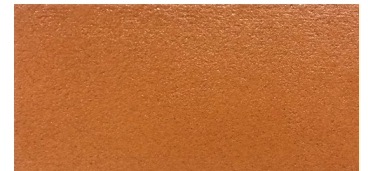

Decorative Overlay

January 2018

Permacolour Decorative Overlay system is applied over existing concrete floors, drives, patios and footpaths. With unlimited colours, designs and textures, an array of finishes can be achieved to create beautification, architectural accenting and surface protection. It is an affordable, heavy duty alternative to other decorative finishes and produces an extremely durable and flexible surface with high tensile strength.

SILVERSAND*

BLUE GUM*

CHATEAU*

EVERGLADE

MISTY GREY*

PEARL (BONE)*

PAVLOVA*

EVERGREEN

CONCORD*

BUCKWHEAT*

BEIGE*

BALI

IRONSIDE*

WHEAT

DUNE

SKYBLUE

GUNMETAL*

BIRCH

FARRENHEIT

ANTHRACITE*

***COLOURS COME IN PREMIXED BAG, COLOURS NOT MARKED COME WITH BASE AND LIQUID COLOUR PACK**

Due to the printing process, colours may vary from actual colour