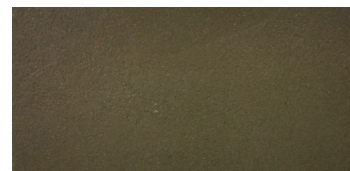

CONCORD*

BUCKWHEAT*

BEIGE*

BALI

IRONSIDE*

WHEAT

DUNE

SKYBLUE

RICOCHET*

SANDSTONE*

HESSIAN

PHANTOM

CHARCOAL*

SADDLE

CORK

PULSE

GUNMETAL*

BIRCH

FARRENHEIT

ANTHRACITE*

***COLOURS COME IN PREMIXED BAG, COLOURS NOT MARKED COME WITH BASE AND LIQUID COLOUR PACK**

Due to the printing process, colours may vary from actual colour