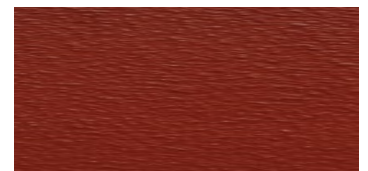

CONCORD*

BUCKWHEAT*

BEIGE*

BALI

IRONSIDE*

WHEAT

DUNE

SKYBLUE

RICOCHET*

SANDSTONE*

HESSIAN

PHANTOM

CHARCOAL*

SADDLE

CORK

PULSE

GUNMETAL*

BIRCH

FARRENHEIT

ANTHRACITE*

***COLOURS COME IN PREMIXED BAG, COLOURS NOT MARKED COME WITH BASE AND LIQUID COLOUR PACK**

Due to the printing process, colours may vary from actual colour