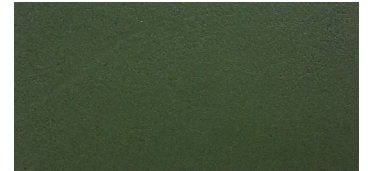

Decorative Overlay

January 2018

Permacolour Decorative Overlay system is applied over existing concrete floors, drives, patios and footpaths. With unlimited colours, designs and textures, an array of finishes can be achieved to create beautification, architectural accenting and surface protection. It is an affordable, heavy duty alternative to other decorative finishes and produces an extremely durable and flexible surface with high tensile strength.

SILVERSAND*

BLUE GUM*

CHATEAU*

EVERGLADE

MISTY GREY*

PEARL (BONE)*

PAVLOVA*

EVERGREEN

CONCORD*

BUCKWHEAT*

BEIGE*

BALI

IRONSIDE*

WHEAT

DUNE

SKYBLUE