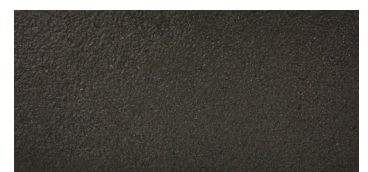

Decorative Overlay

January 2018

Permacolour Decorative Overlay system is applied over existing concrete floors, drives, patios and footpaths. With unlimited colours, designs and textures, an array of finishes can be achieved to create beautification, architectural accenting and surface protection. It is an affordable, heavy duty alternative to other decorative finishes and produces an extremely durable and flexible surface with high tensile strength.

CONCORD*

BUCKWHEAT*

BEIGE*

BALI

IRONSIDE*

WHEAT

DUNE

SKYBLUE

RICOCHET*

SANDSTONE*

HESSIAN

PHANTOM

CHARCOAL*

SADDLE

CORK

PULSE

GUNMETAL*

BIRCH

FARRENHEIT

ANTHRACITE*

***COLOURS COME IN PREMIXED BAG, COLOURS NOT MARKED COME WITH BASE AND LIQUID COLOUR PACK**

Due to the printing process, colours may vary from actual colour